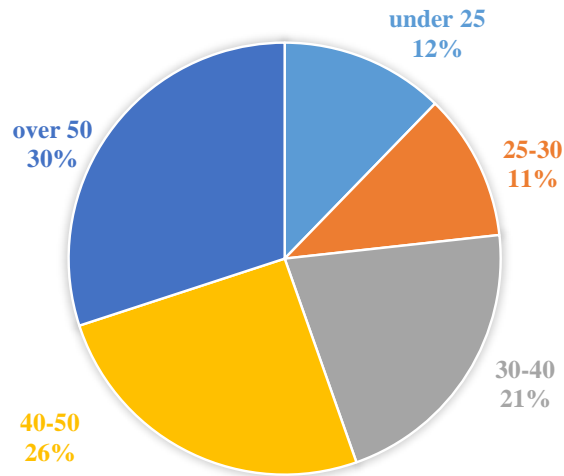

Tainan Prison's Tainan Branch ,Agency of Corrections , Ministry of Justice Characteristics of New Prisoners

Unit : Persons

Year (Month)	Total	Sex		Age					Education			
		Male	Female	under 25	25-30	30-40	40-50	over 50	Junior High School	Senior High School	College & Graduate School	Others
2019	2,051	1,909	142	173	170	489	582	637	820	834	135	262
2020	1,813	1,677	136	135	169	423	523	563	735	739	124	215
2021	1,426	1,309	117	109	128	310	414	465	582	578	115	151
2022	1,919	1,802	117	134	188	419	517	661	722	830	157	210
2023	1,915	1,766	149	171	223	371	540	610	691	890	158	176
2024 Mar.	473	417	56	58	52	101	120	142	161	236	37	39

AGE OF NEW PRISONERS

2024 Mar.

EDUCATION OF NEW PRISONERS

2024 Mar.